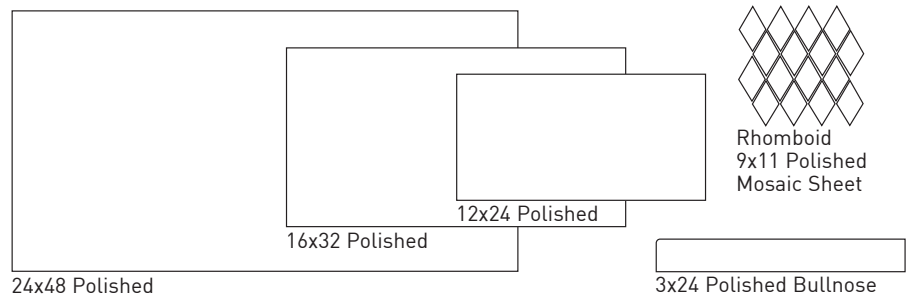

FIELD TILE

Bianco

Shown: Bianco Polished 24x48

SPECIFICATIONS

Application	Floor
Visual	Marble
Type	H.D.I.T. Rectified Porcelain
Slip Resistant	No
PEI Rating	4
Frost Resistant	Yes
Shade Variation	Moderate/High
Screens/Faces	20

V3

Made in Italy

SIZES

24x48 Polished

16x32 Polished

12x24 Polished

3x24 Polished Bullnose

Rhomboid
9x11 Polished
Mosaic Sheet