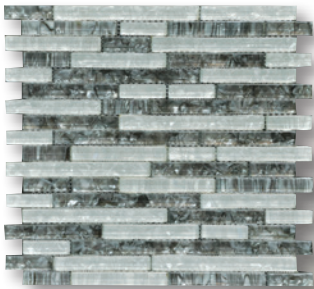

FIELD TILE

Beige

Café

Sky

Mosaic (Sky shown)

SUGGESTED ACCENT

12x12 Pearlesque White/Black
Mixed Linear Glass Mosaic

Shown: Sky 13x13, Sky 10x14 Wall

SPECIFICATIONS

Application	Floor & Wall
Visual	Polished Marble
Type	H.D.I.T. Porcelain
Slip Resistance	OSHA
PEI Rating	3/4
Frost Resistance	Yes
Shade Variation	Moderate/High

V3

SIZES

20x20 Floor

13x13 Floor