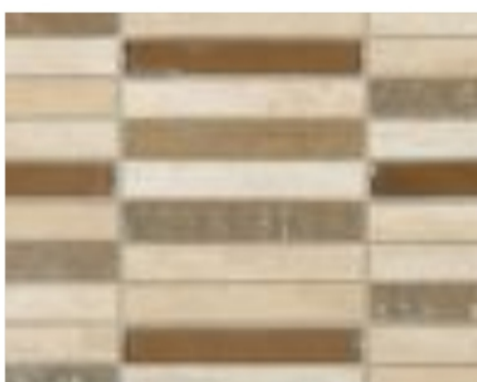

# Cordoba

Cordoba

Beige Linear

Beige Deco Mix

Available In 1 Different Sizes

- 12"x12"