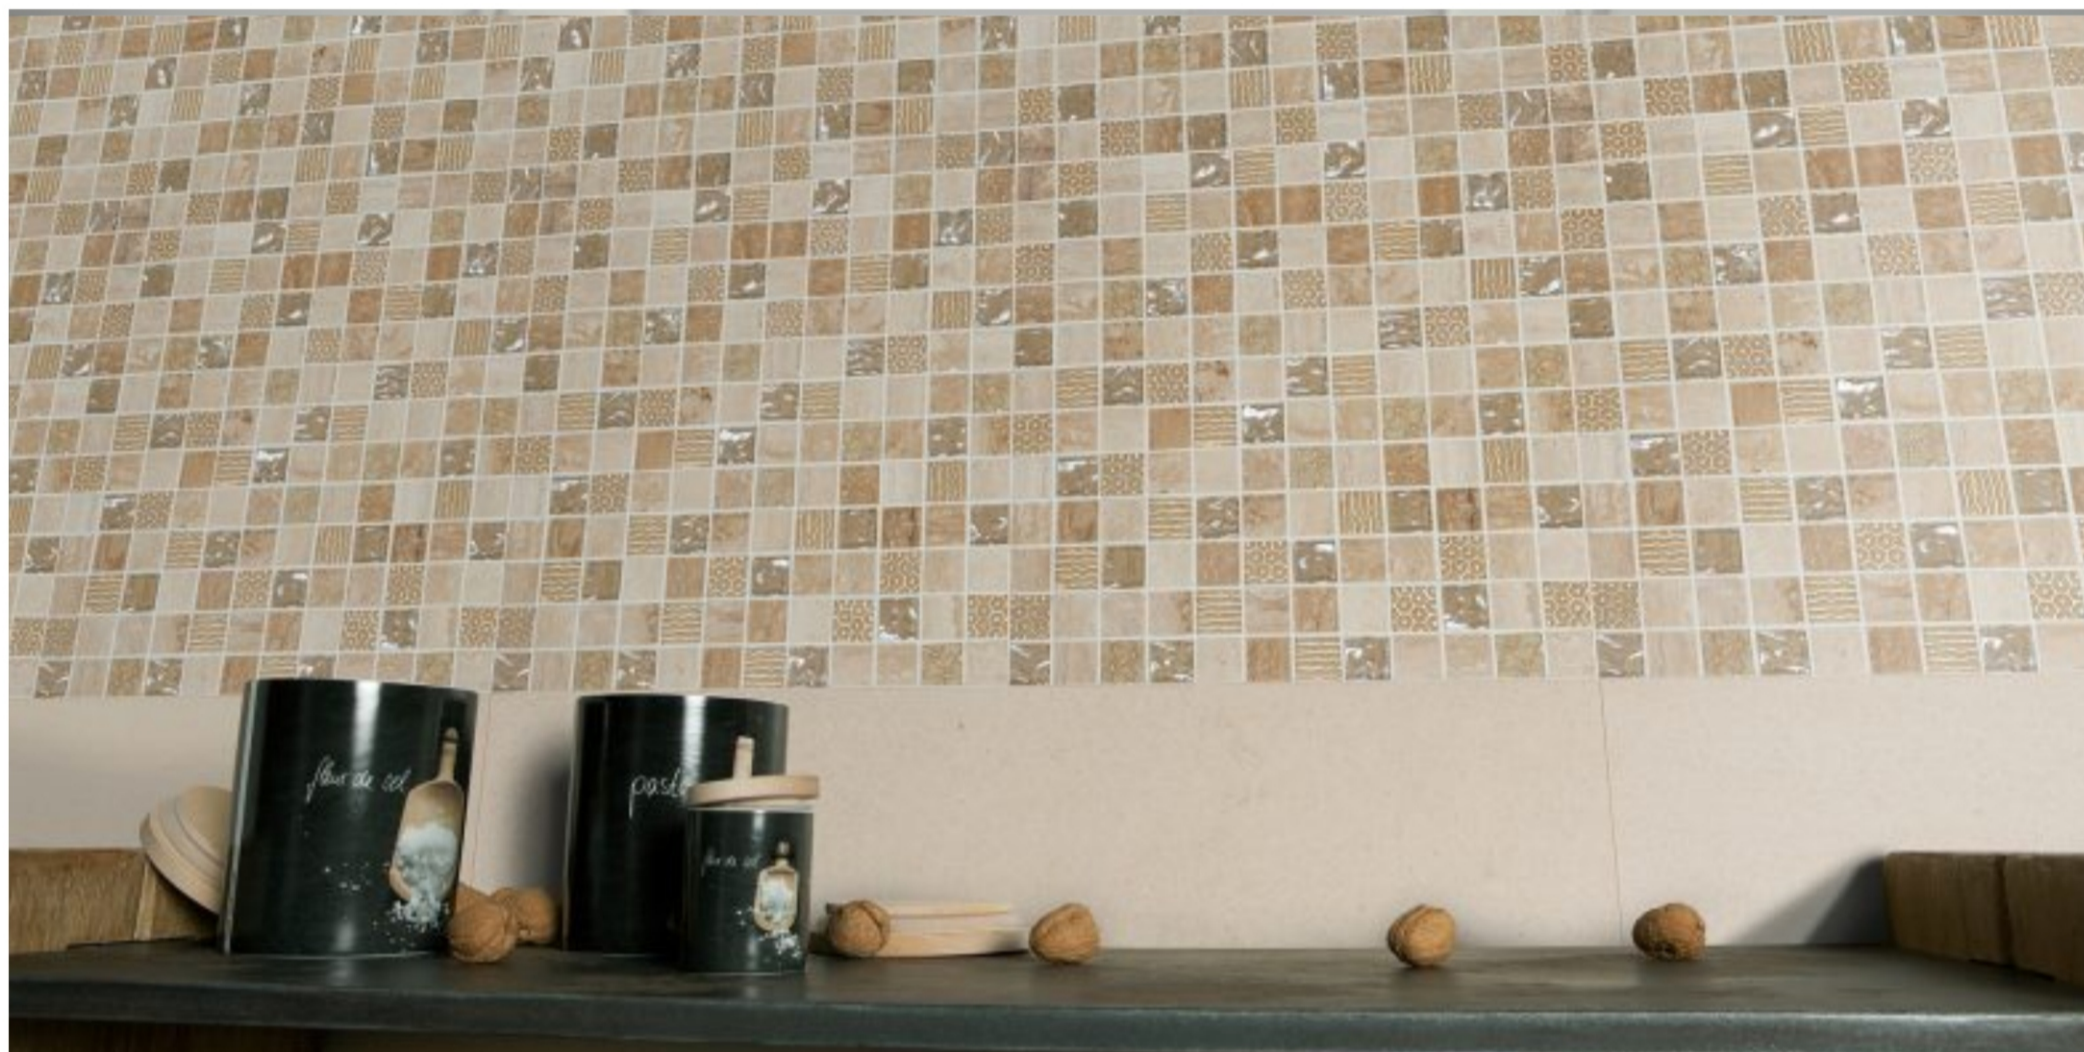

# Cordoba

Cordoba

Beige Linear

Beige Deco Mix

Available In 1 Different Sizes

- 12"x12"